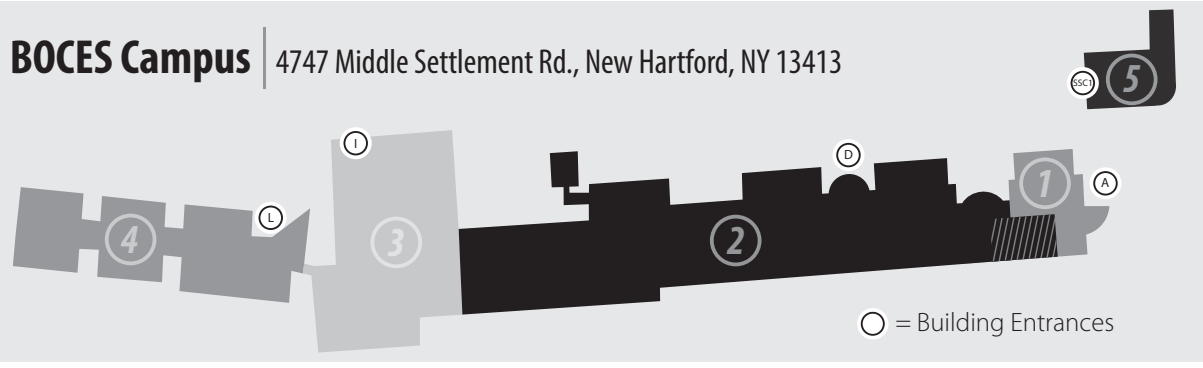

Oneida-Herkimer-Madison BOCES

BOCES Campus

4747 Middle Settlement Rd., New Hartford, NY 13413

- 1** Central Administration, Program & Professional Development and Learning Center
- 2** Career and Technical Education Center, P-TECH, Adult Education
- 3** Bridges/Special Education Center
- 4** Middle Settlement Academy/Alternative Education
- 5** Support Services Center/Human Resources, CBO, SABA, RPE and NYS Teachers' Retirement Information Center

6 Information & Technology Center

502 Court St., Utica, NY 13502

(Enter through side entrance, 3rd floor)

BOCES Campus | 4747 Middle Settlement Rd., New Hartford, NY 13413

○ = Building Entrances