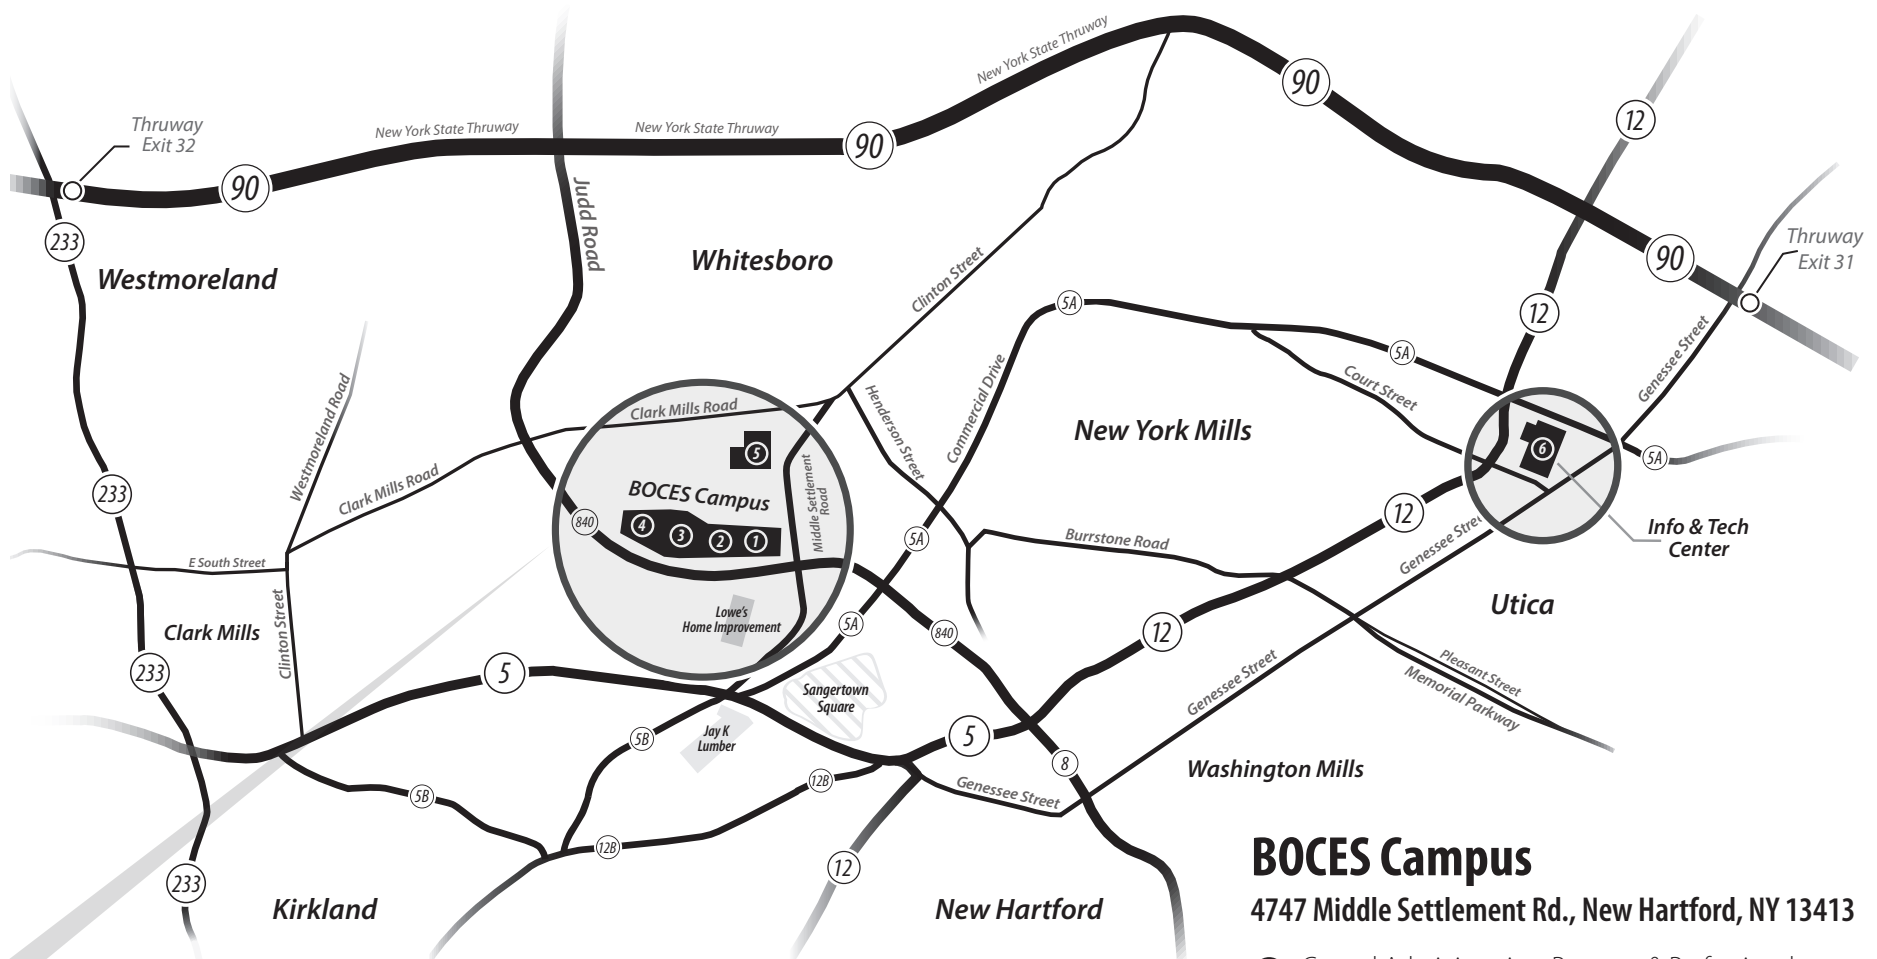

Oneida-Herkimer-Madison BOCES

BOCES Campus

4747 Middle Settlement Rd., New Hartford, NY 13413

- 1** Central Administration, Program & Professional Development and Learning Center
- 2** Career and Technical Education Center, P-TECH, Adult Education
- 3** Bridges/Special Education Center
- 4** Middle Settlement Academy/Alternative Education
- 5** Support Services Center/Human Resources, CBO, SABA, RPE and NYS Teachers' Retirement Information Center

6 Information & Technology Center

502 Court St., Utica, NY 13502

(Enter through side entrance, 3rd floor)

BOCES Campus | 4747 Middle Settlement Rd., New Hartford, NY 13413

○ = Building Entrances