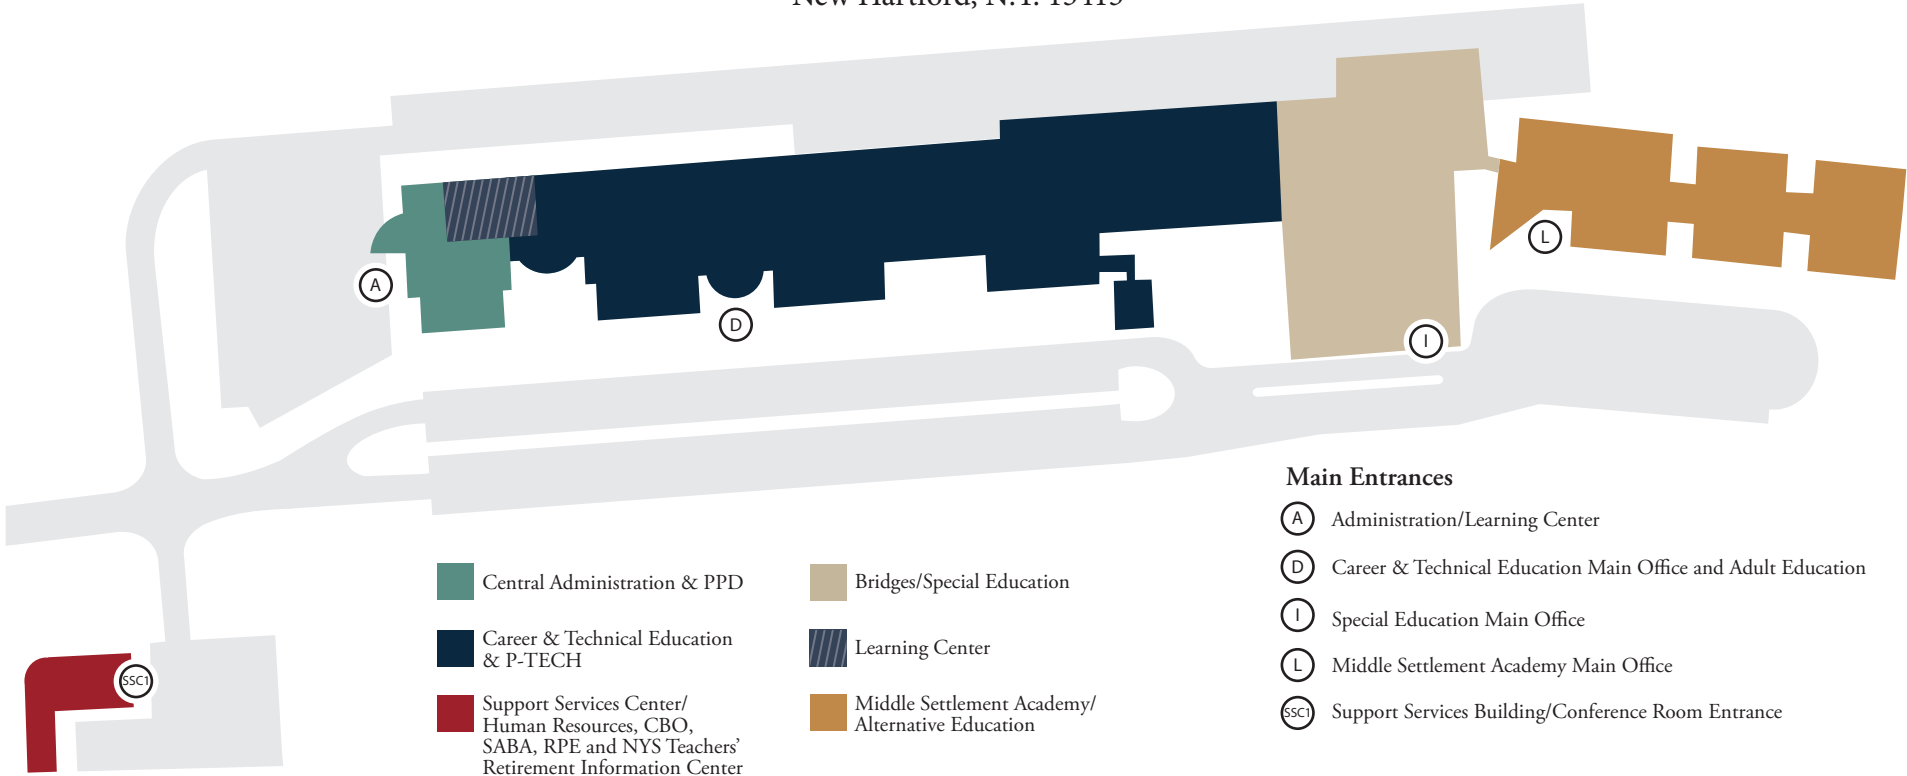

ONEIDA-HERKIMER-MADISON BOCES COMPLEX

4747 Middle Settlement Road
New Hartford, N.Y. 13413

NYSTRS Video Consultations are held in the Support Services Building (SSC1).