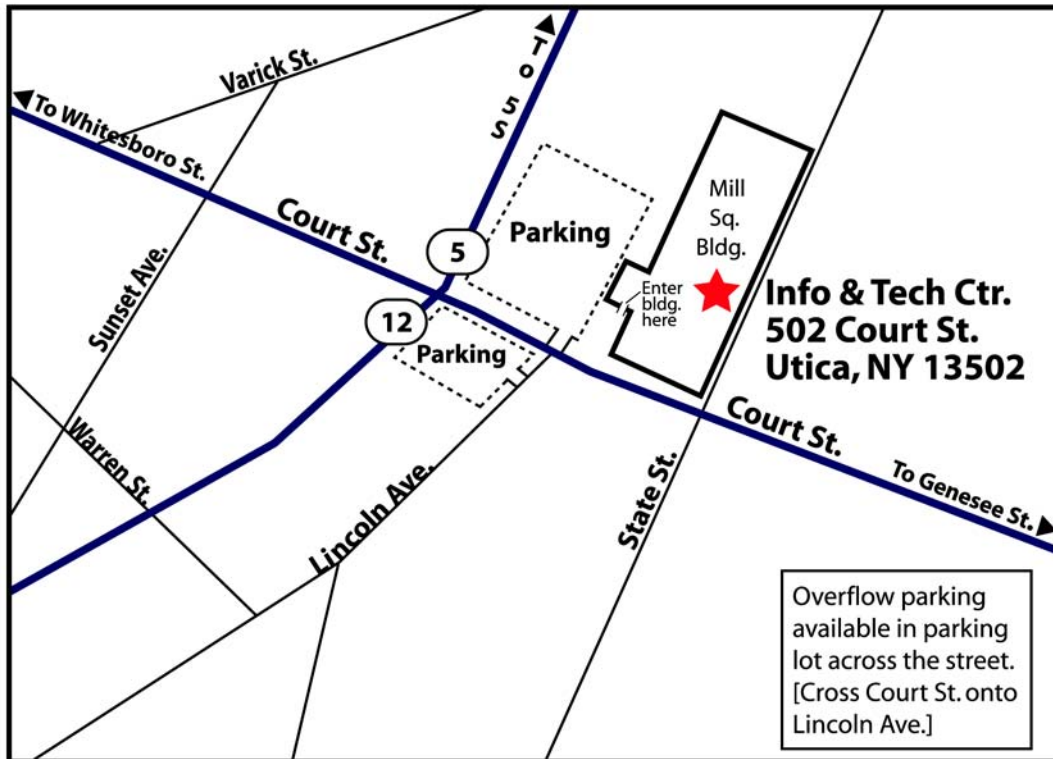

Oneida BOCES

Information & Technology Center

From the South: Take **route 12 north** to the Court Street exit. Take **right onto Court Street** and then **first left** into Mill Square parking lot. Enter the building from the side entrance and take the elevator to the 3rd floor IT Center.

From the North: Take **route 12 south** to **Downtown Utica exit** and then take **State Street exit**. Turn **right onto State Street**; proceed three blocks to Court Street. Take **right onto Court Street** then **first right** into Mill Square parking lot. Enter the building from the side entrance and take the elevator to the 3rd floor IT Center.

From the East: Take **route 5 west** into downtown Utica to **route 12 south**. Off of route 12 south take **right onto Warren Street** and proceed to Sunset Ave. Take **right onto Sunset Ave.** and continue to the next traffic light (intersection of Sunset and Court Street). Turn **right onto Court Street** and continue through next traffic light. After crossing over route 12, take **first left** into Mill Square parking lot. Enter the building from the side entrance and take the elevator to the 3rd floor IT Center.

From the West: Take **route 5 east** into downtown Utica to the **route 12 north exit**. From route 12 north exchange, turn **right on State Street**; proceed three blocks to Court Street. Take **right onto Court Street** then **first right** into Mill Square parking lot. Enter the building from the side entrance and take the elevator to the 3rd floor IT Center.