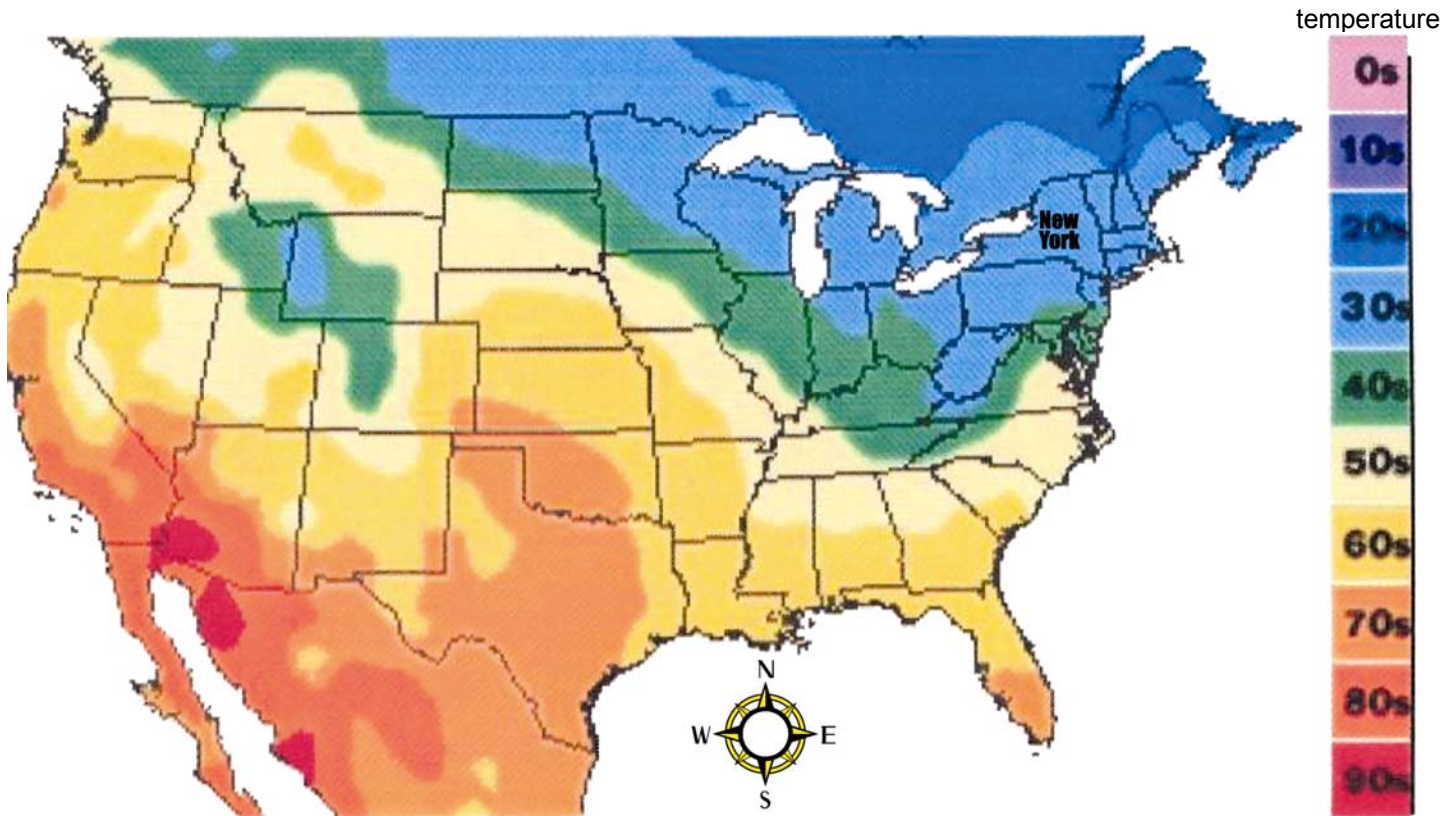

## Reading a Weather Map

1. Based on the weather map, what is the temperature range for New York State?

\_\_\_\_\_

2. Which area of the country is experiencing the coldest temperatures?

\_\_\_\_\_

3. Could the season on this map be summer? Why or why not?

## Reading a Weather Map (Answer Key)

1. Based on the weather map, what is the temperature range for New York State?

*The temperature range is in the 30's*

---

2. Which area of the country is experiencing the coldest temperatures?

*The northern part of the country*

---

3. Could the season on this map be summer? Why or why not?

*The season is not summer, because the temperatures shown on the map range from 30° and under. The season must be winter.*