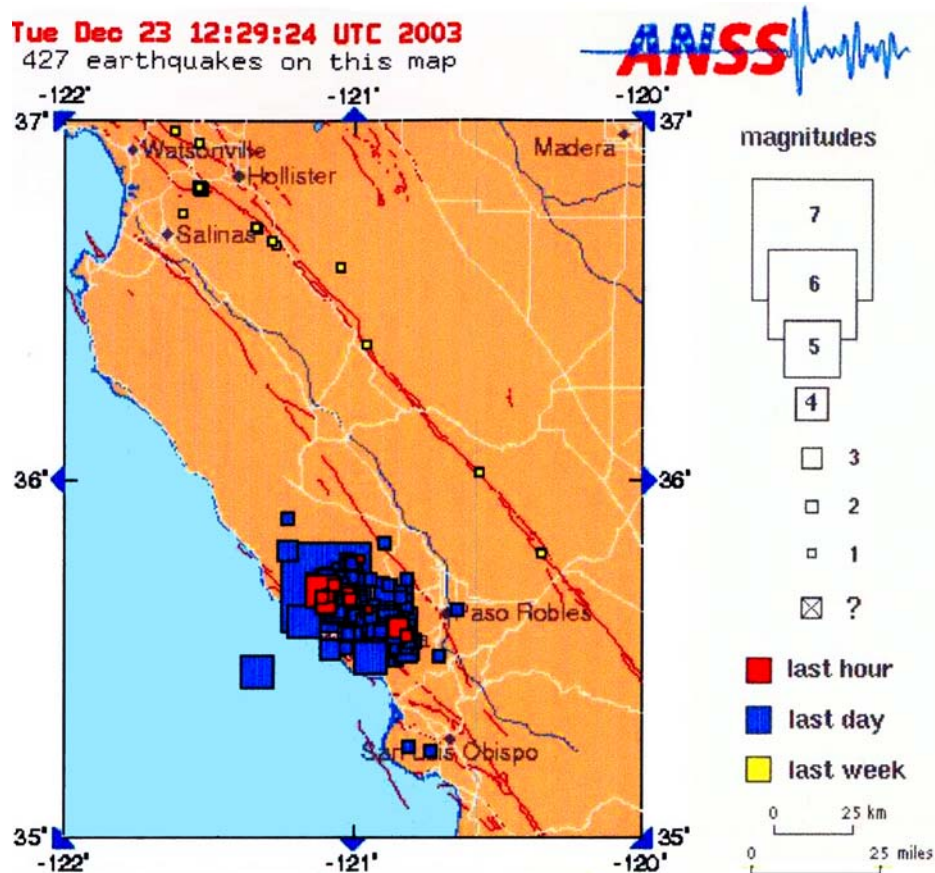

## Earthquake Map of California

1. What color on the map shows the most recent earthquake?

---

2. According to the map, on what date did this earthquake happen?

---

3. Based on this map, which of these four cities (Madera, Paso Robles, Hollister, or Salinas) would be the safest place to live and why?

## Earthquake Map (Answer Key)

1. What color on the map shows the most recent earthquake?

*The most recent earthquake is in red on the map.*

2. According to the map, on what date did this earthquake happen?

*This earthquake happened on December 23, 2003.*

3. Based on this map, which of these four cities (Madera, Paso Robles, Hollister, or Salinas) would be the safest place to live and why?

*The safest place to live would be Madera as it is farthest away from the earthquake and faults.*