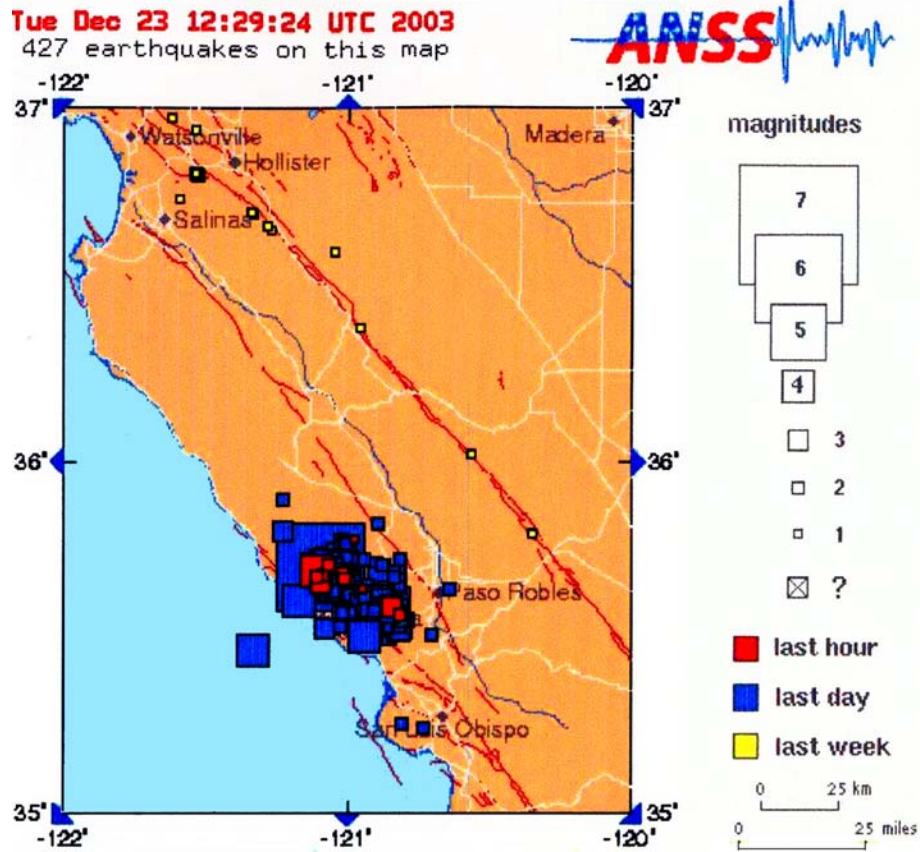

## Earthquake Map of California

1. What color on the map shows the most recent earthquake?

---

2. According to the map, on what date did this earthquake happen?

---

3. Based on this map, which of these four cities (Madera, Paso Robles, Hollister, or Salinas) would be the safest place to live and why?

## Earthquake Map (Answer Key)

1. What color on the map shows the most recent earthquake?

*The most recent earthquake is in red on the map.*

2. According to the map, on what date did this earthquake happen?

*This earthquake happened on December 23, 2003.*

3. Based on this map, which of these four cities (Madera, Paso Robles, Hollister, or Salinas) would be the safest place to live and why?

*The safest place to live would be Madera as it is farthest away from the earthquake and faults.*