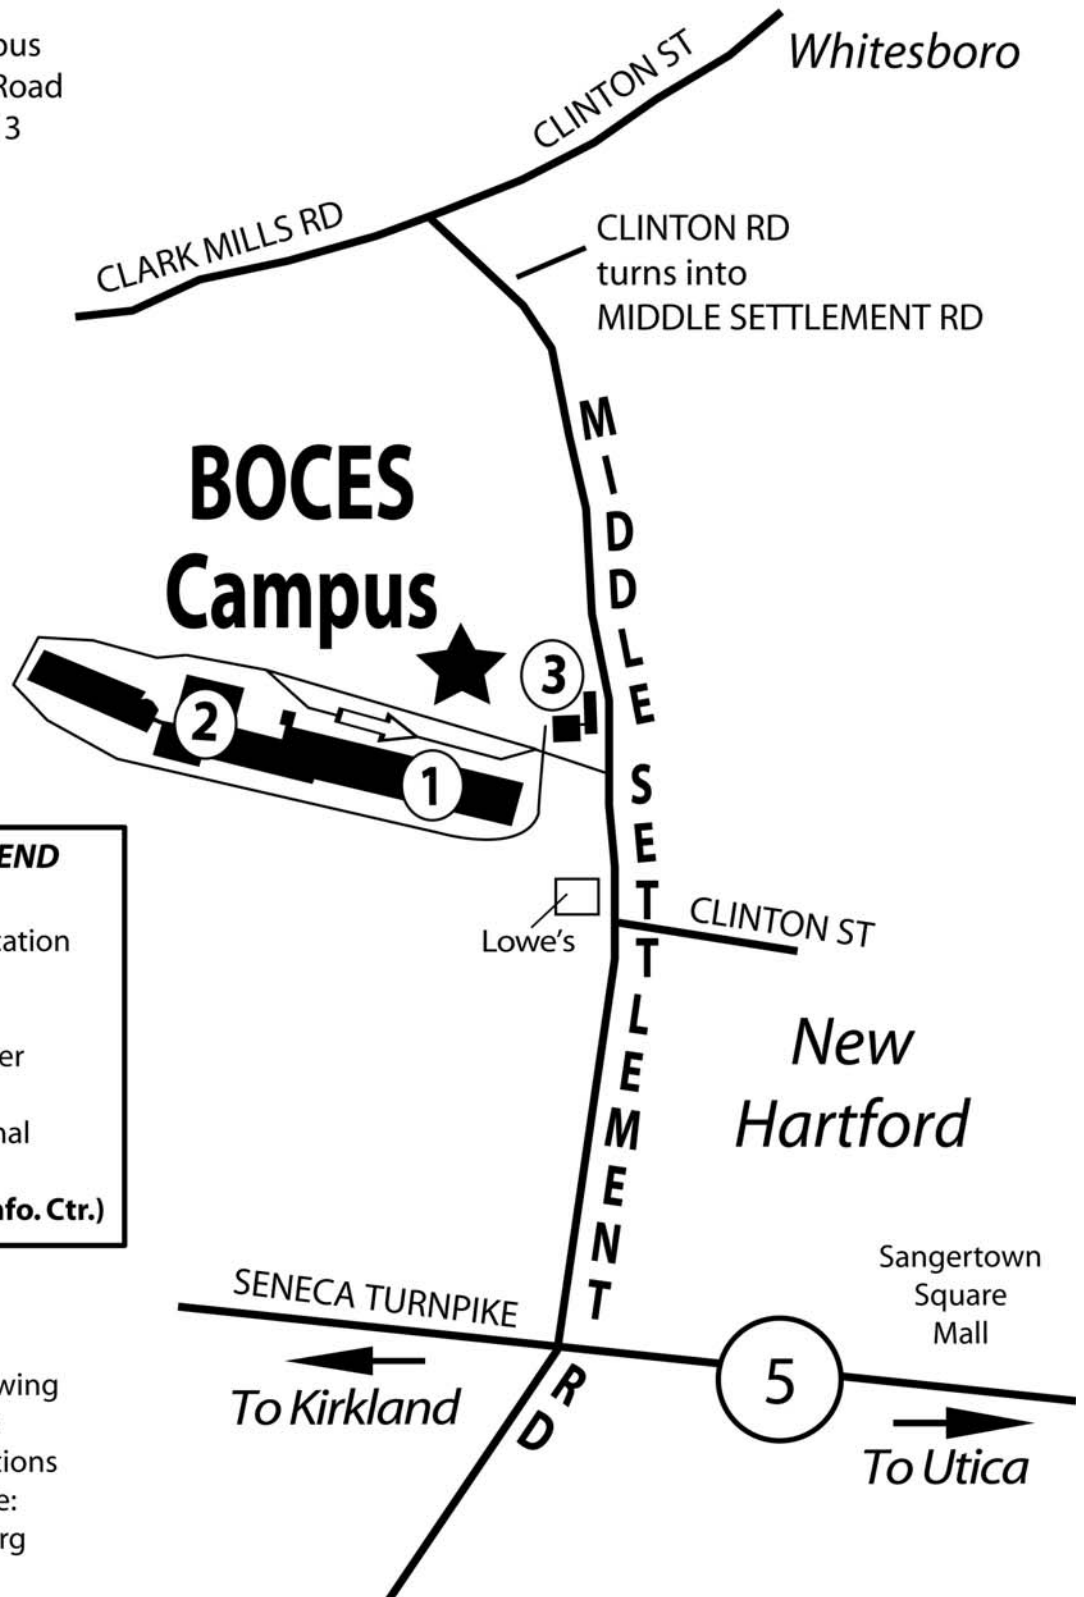

N.Y.S. Teachers' Retirement Information Center

Located at:

OHM BOCES Main Campus
4747 Middle Settlement Road
New Hartford, NY 13413
315-793-8555

BOCES CAMPUS LEGEND

1. District Office and Career & Technical Education Center
2. Special Education Center
3. Program and Professional Development
(Houses Retirement Info. Ctr.)

See a detailed map showing the main campus & other OHM BOCES locations on the BOCES website:
www.oneida-boces.org