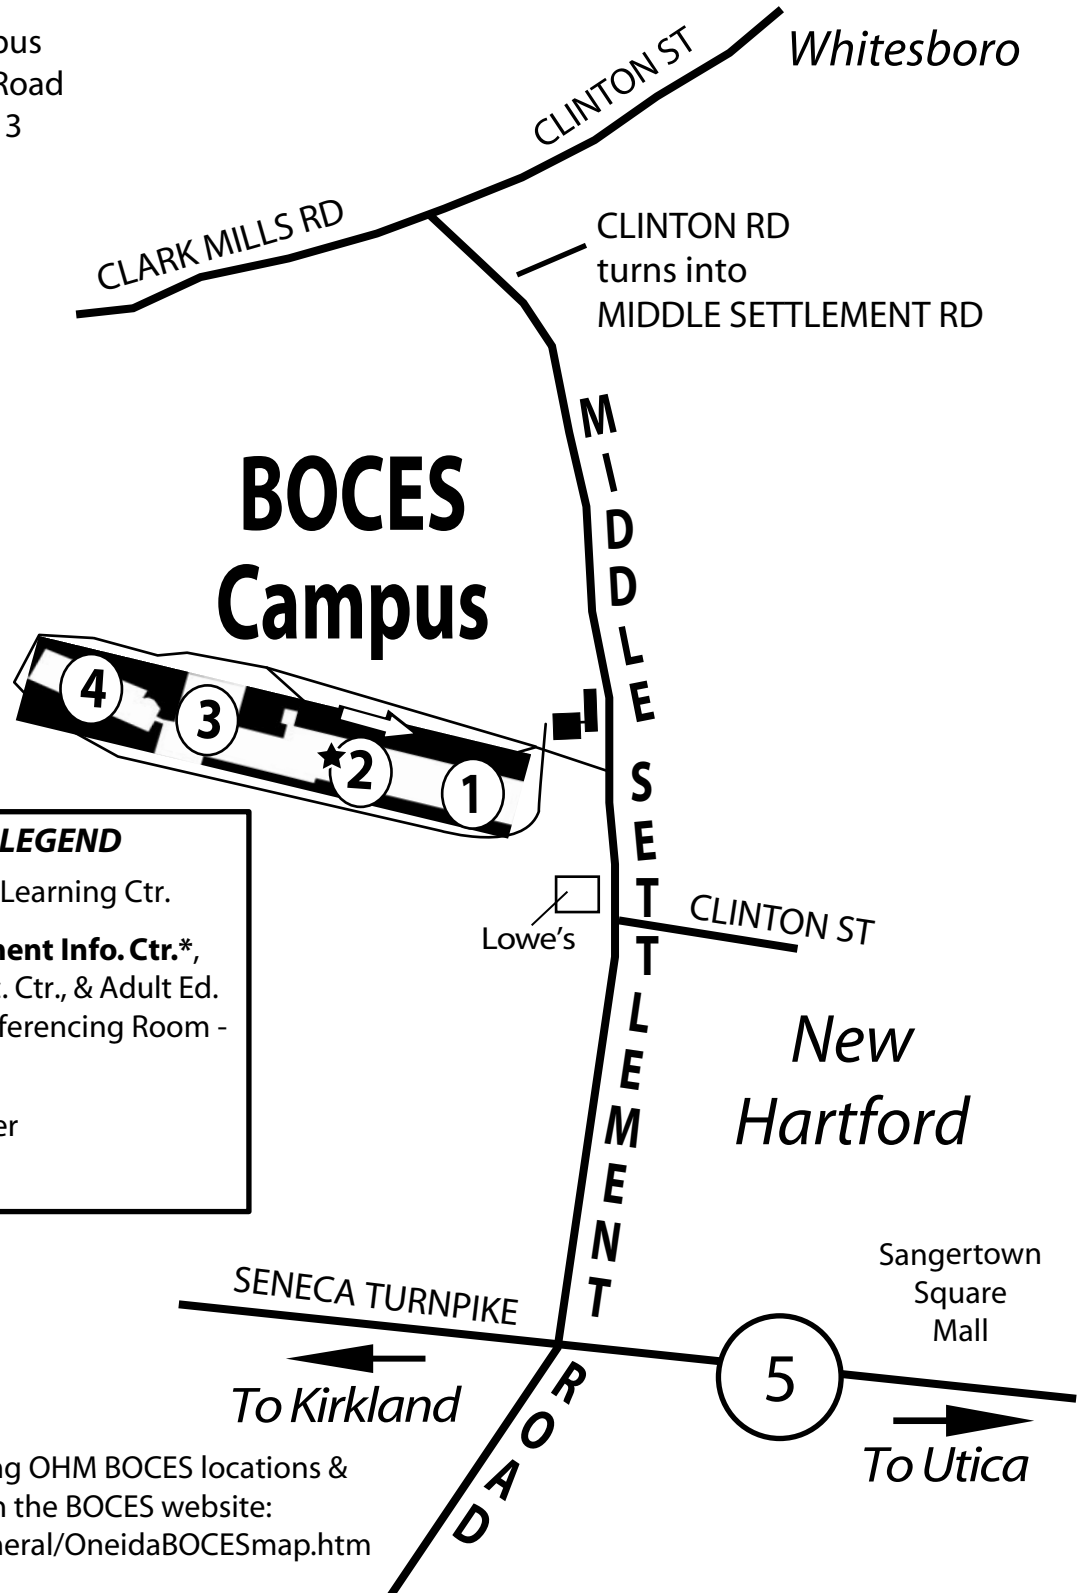

N.Y.S. Teachers' Retirement Information Center

Located at:

OHM BOCES Main Campus
4747 Middle Settlement Road
New Hartford, NY 13413
315-793-8555

BOCES CAMPUS LEGEND

1. Administration, PPD, & Learning Ctr.
2. **NYS Teachers' Retirement Info. Ctr.***,
Career & Technical Educ. Ctr., & Adult Ed.
*Retirement Video Conferencing Room -
Room 120A
3. Special Education Center
4. Alternative Education

See detailed maps showing OHM BOCES locations &
the main campus on the BOCES website:
www.oneida-boces.org/general/OneidaBOCESmap.htm